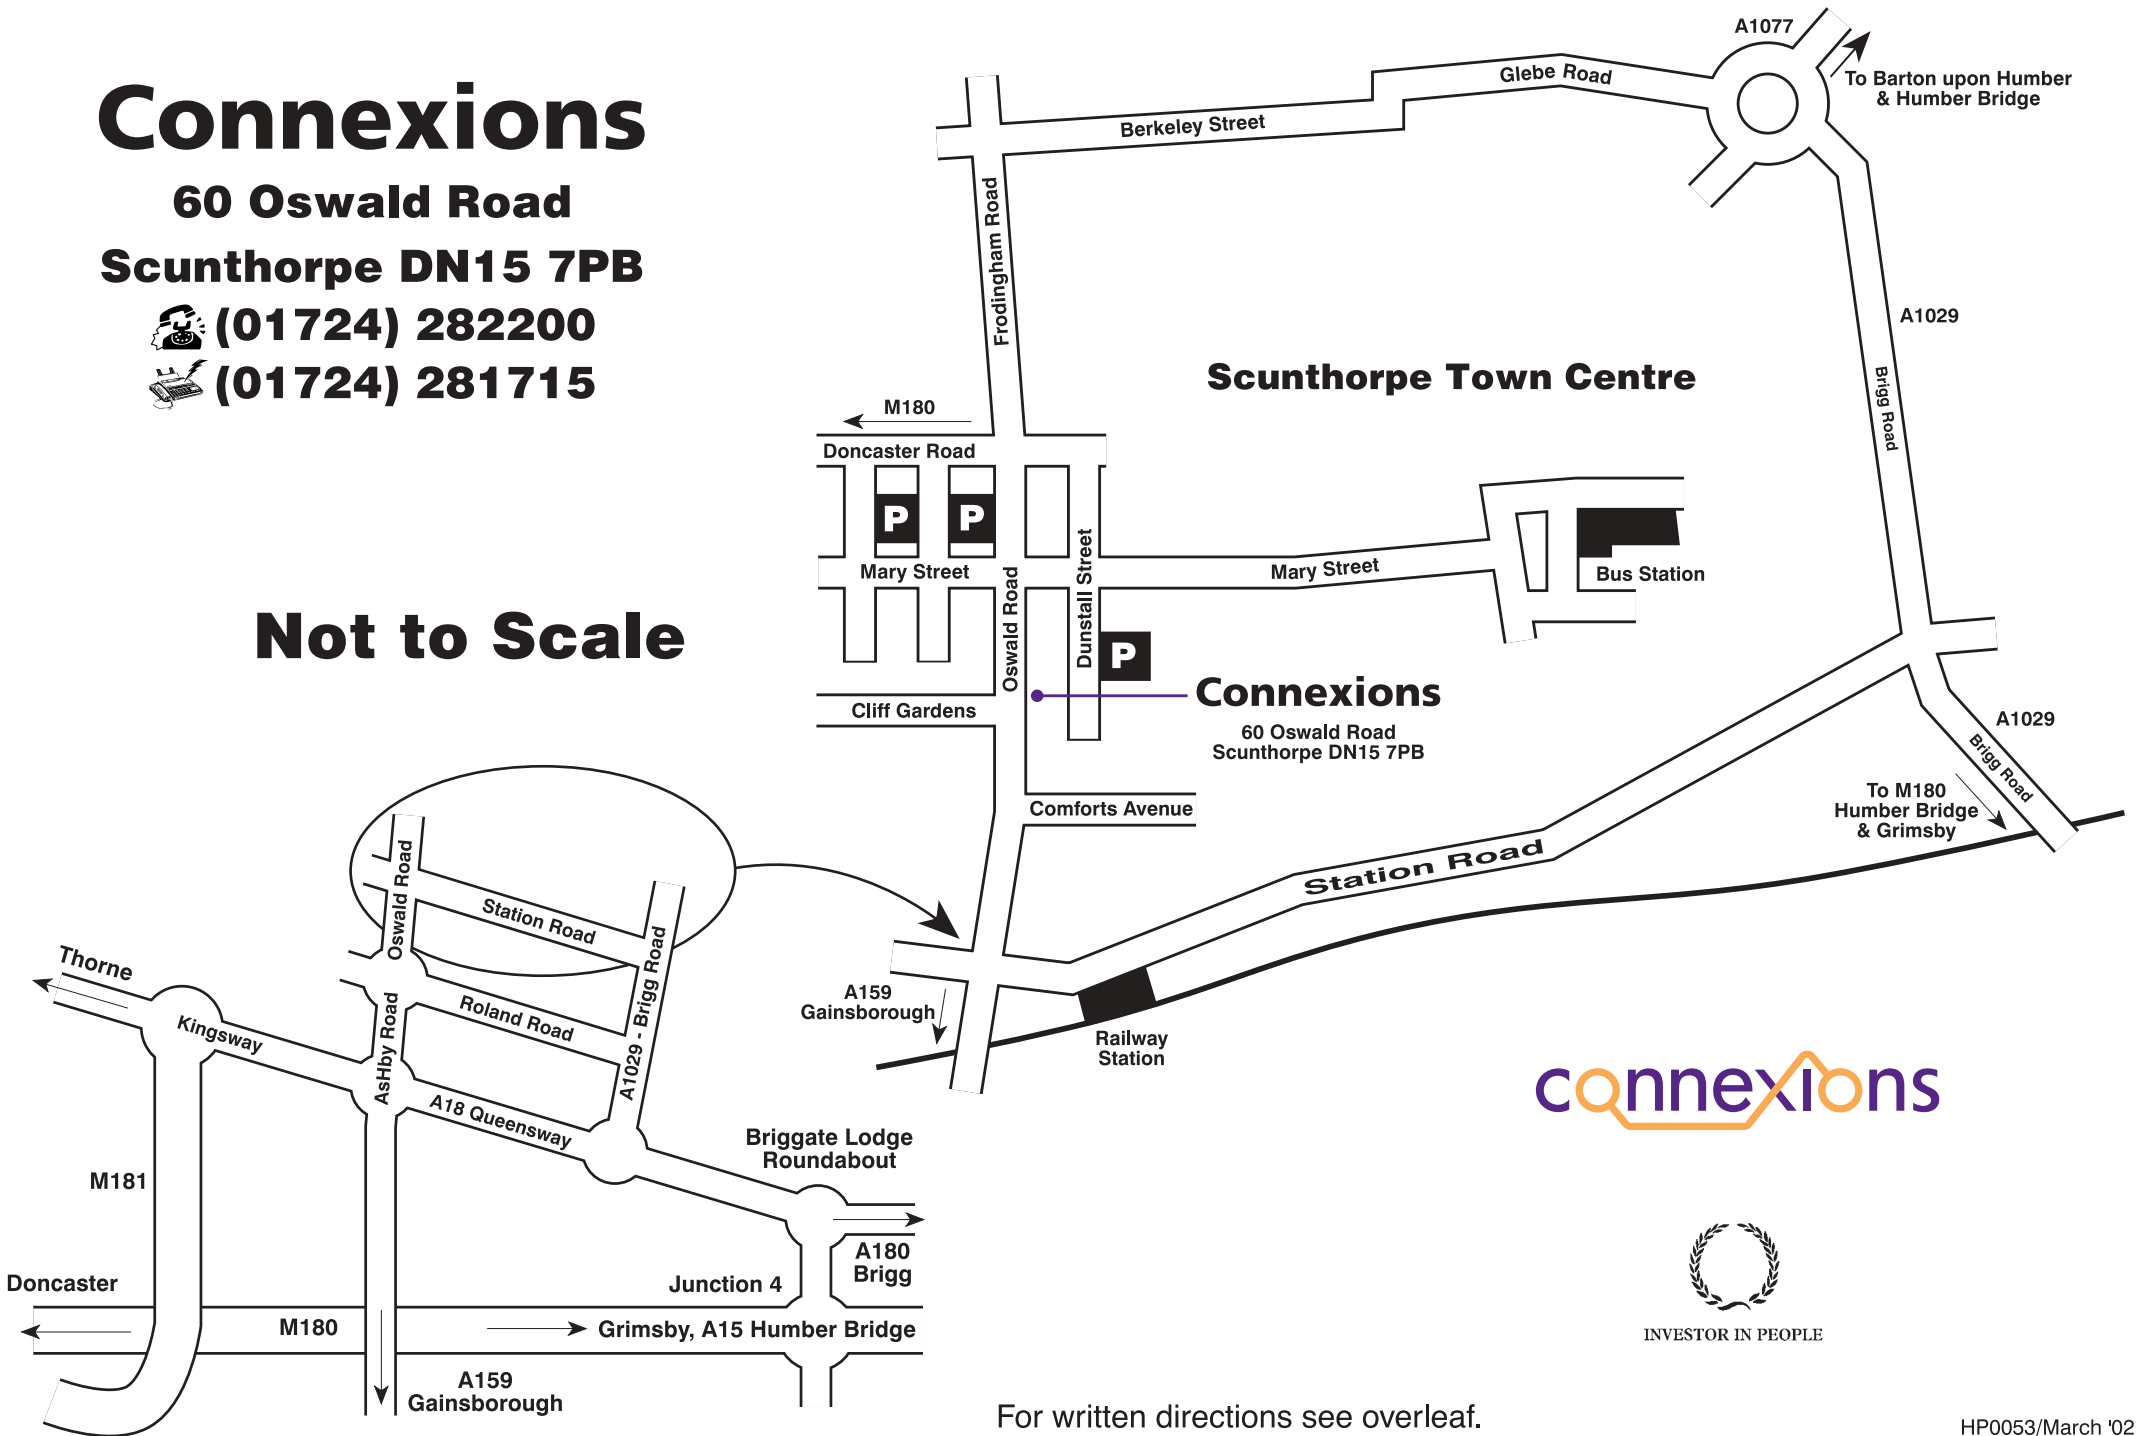

Connexions

60 Oswald Road

Scunthorpe DN15 7PB

(01724) 282200

(01724) 281715

Not to Scale

connexions

INVESTOR IN PEOPLE

For written directions see overleaf.