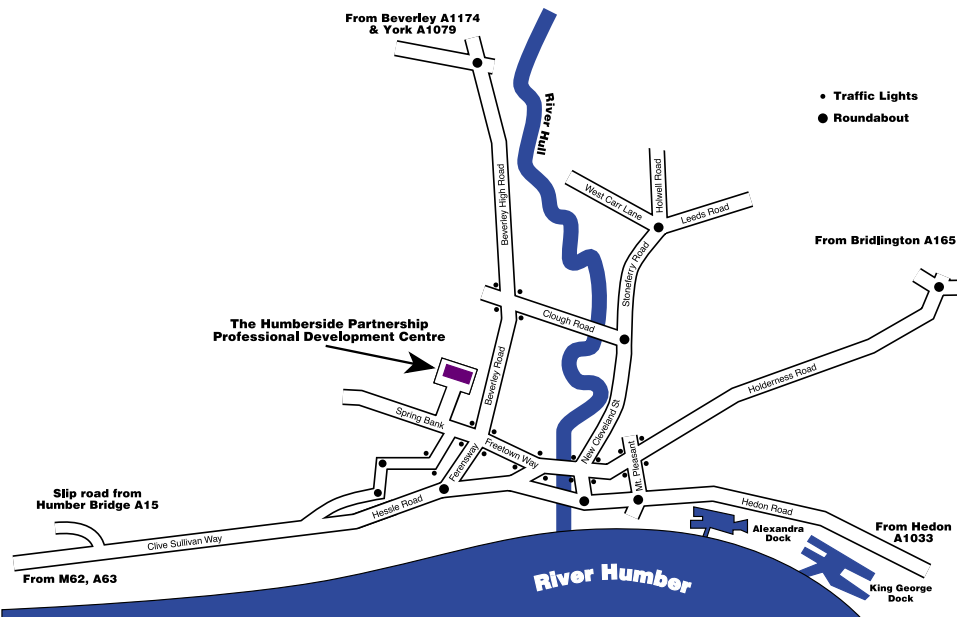

The Humberside Partnership Professional Development Centre

Marvell House, Cranbourne Street, Kingston-upon-Hull, HU3 1PQ

(01482) 211918 / (01482) 211936

pdc@getting-on.co.uk / www.getting-on.co.uk

**Free car parking
is available at
Marvell House**