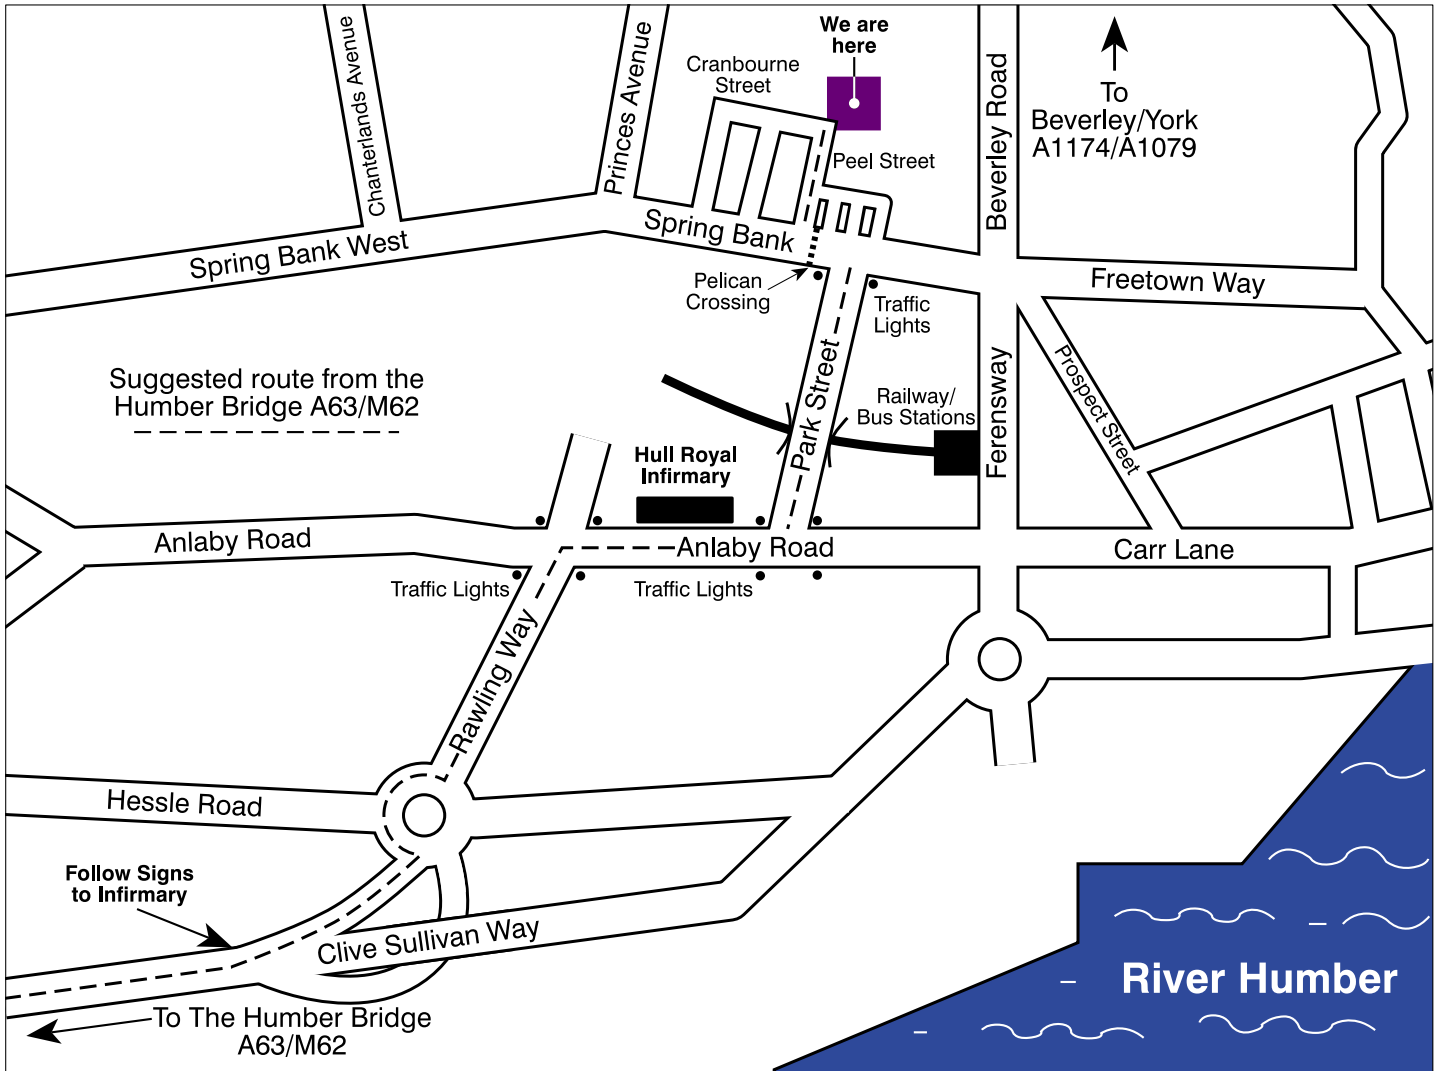

The Humberside Partnership Professional Development Centre

Marvell House, Cranbourne Street, Kingston-upon-Hull, HU3 1PQ

(01482) 211918 / (01482) 211936

pdc@getting-on.co.uk / www.getting-on.co.uk

**Free car parking
is available at
Marvell House**