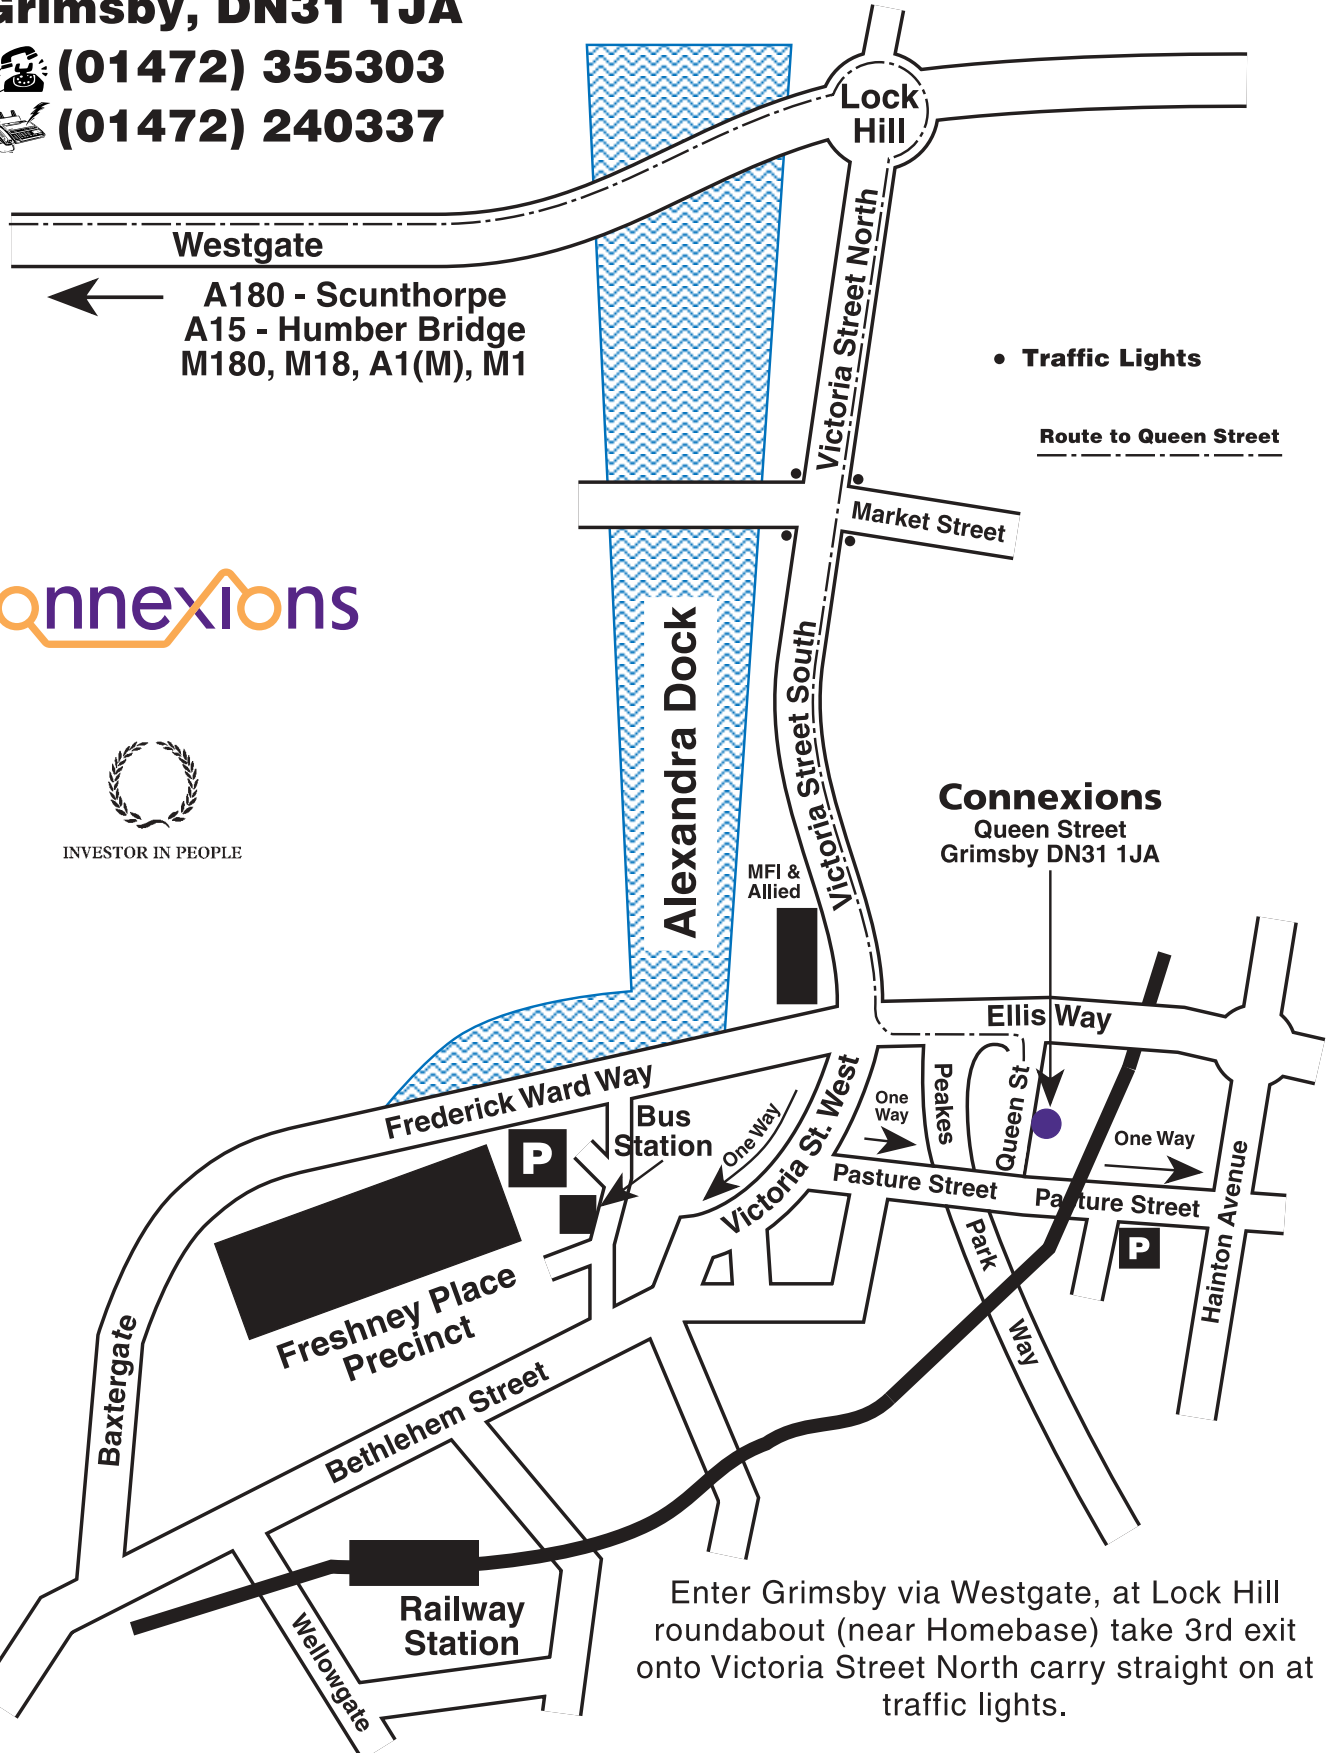

Connexions

Queen Street,
Grimsby, DN31 1JA

 (01472) 355303

 (01472) 240337

Not to Scale

connexions

INVESTOR IN PEOPLE

Connexions
Queen Street
Grimsby DN31 1JA

Enter Grimsby via Westgate, at Lock Hill roundabout (near Homebase) take 3rd exit onto Victoria Street North carry straight on at traffic lights.

At main junction (opposite of MFI and Allied) take left hand lane and immediately cross to outside right hand lane, right turn into Queen Street limited parking around the office.