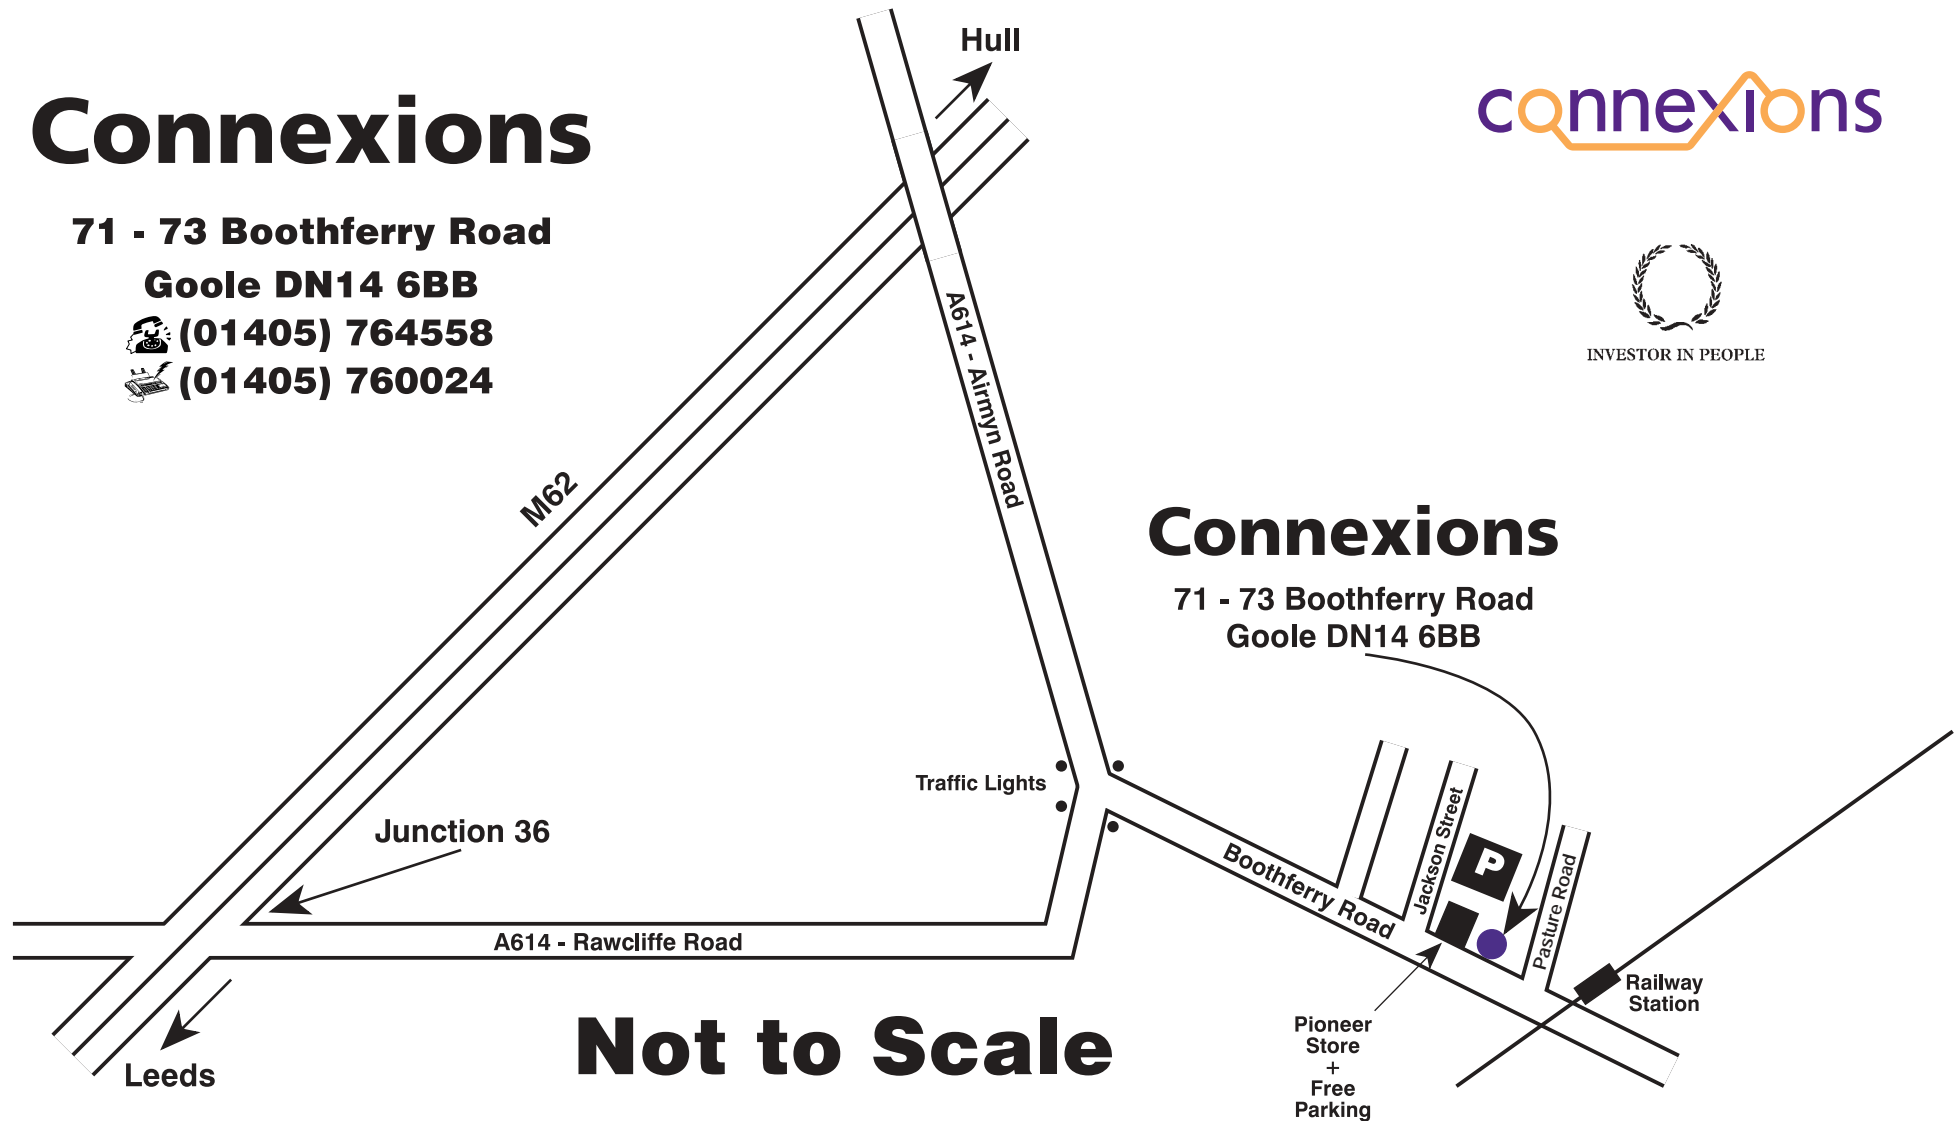

Connexions

71 - 73 Boothferry Road

Goole DN14 6BB

 (01405) 764558

 (01405) 760024

connexions

INVESTOR IN PEOPLE

Directions to the Goole Connexions Centre

1. Leave M62 at Junction 36.
2. Follow the signs for Goole Town Centre A614.
3. Go straight on at one set of traffic lights.
4. At the next set of traffic lights turn right into Boothferry Road.
5. Turn left into the Pioneer Store car park.